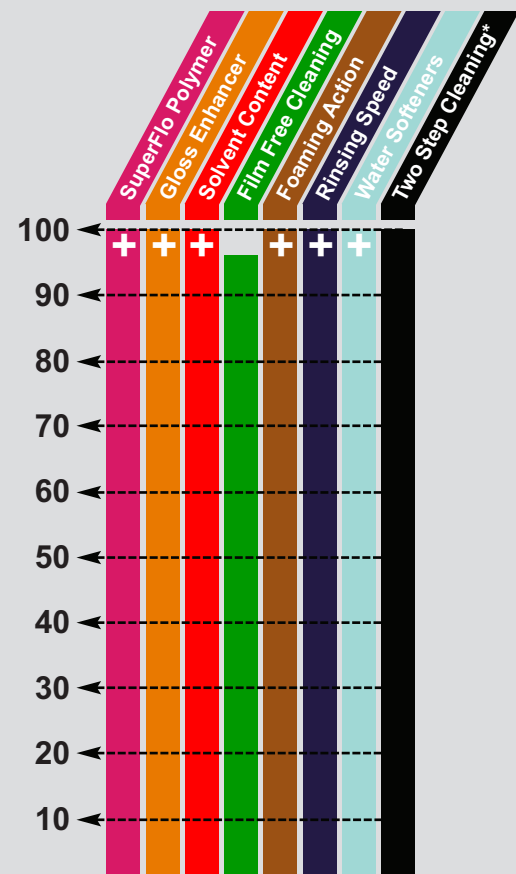

## TRUCK WASH

**MR. MUSCLE**

Best suited for washing & degreasing  
trucks, trailer bodies and engines.

One drum pak of MR. MUSCLE makes  
**55 GALLONS** of a Severe Duty Extract.

**55 GALLONS  
SALE \$179.00**

Contains blends of 'high-yield' builders and couplers, a heavy concentration of solvents to cut exhaust carbons, surfactants, wetting agents, rinse aids and silicone based gloss enhancers.

Available Sizes:

55 to 110 Gallon Drum Pak **#MRM55** ~~\$190.00~~  
30 to 60 Gallon Drum Pak **#MRM30** \$124.15  
5 to 10 Gallon Drum Pak **#MRM5** \$ 50.00

**SHIPPING INCLUDED**

To determine which product is best  
suited for you visit our website at  
[www.envirospec.com](http://www.envirospec.com)

**USE THIS PRODUCT when vehicles are extremely dirty and when exhaust carbon, grease and oil is 'caked' on the surface or when accounts only wash every 8-16 weeks. Contains Gloss Enhancers.**

EnviroSpec has always predicted it's future through creation.